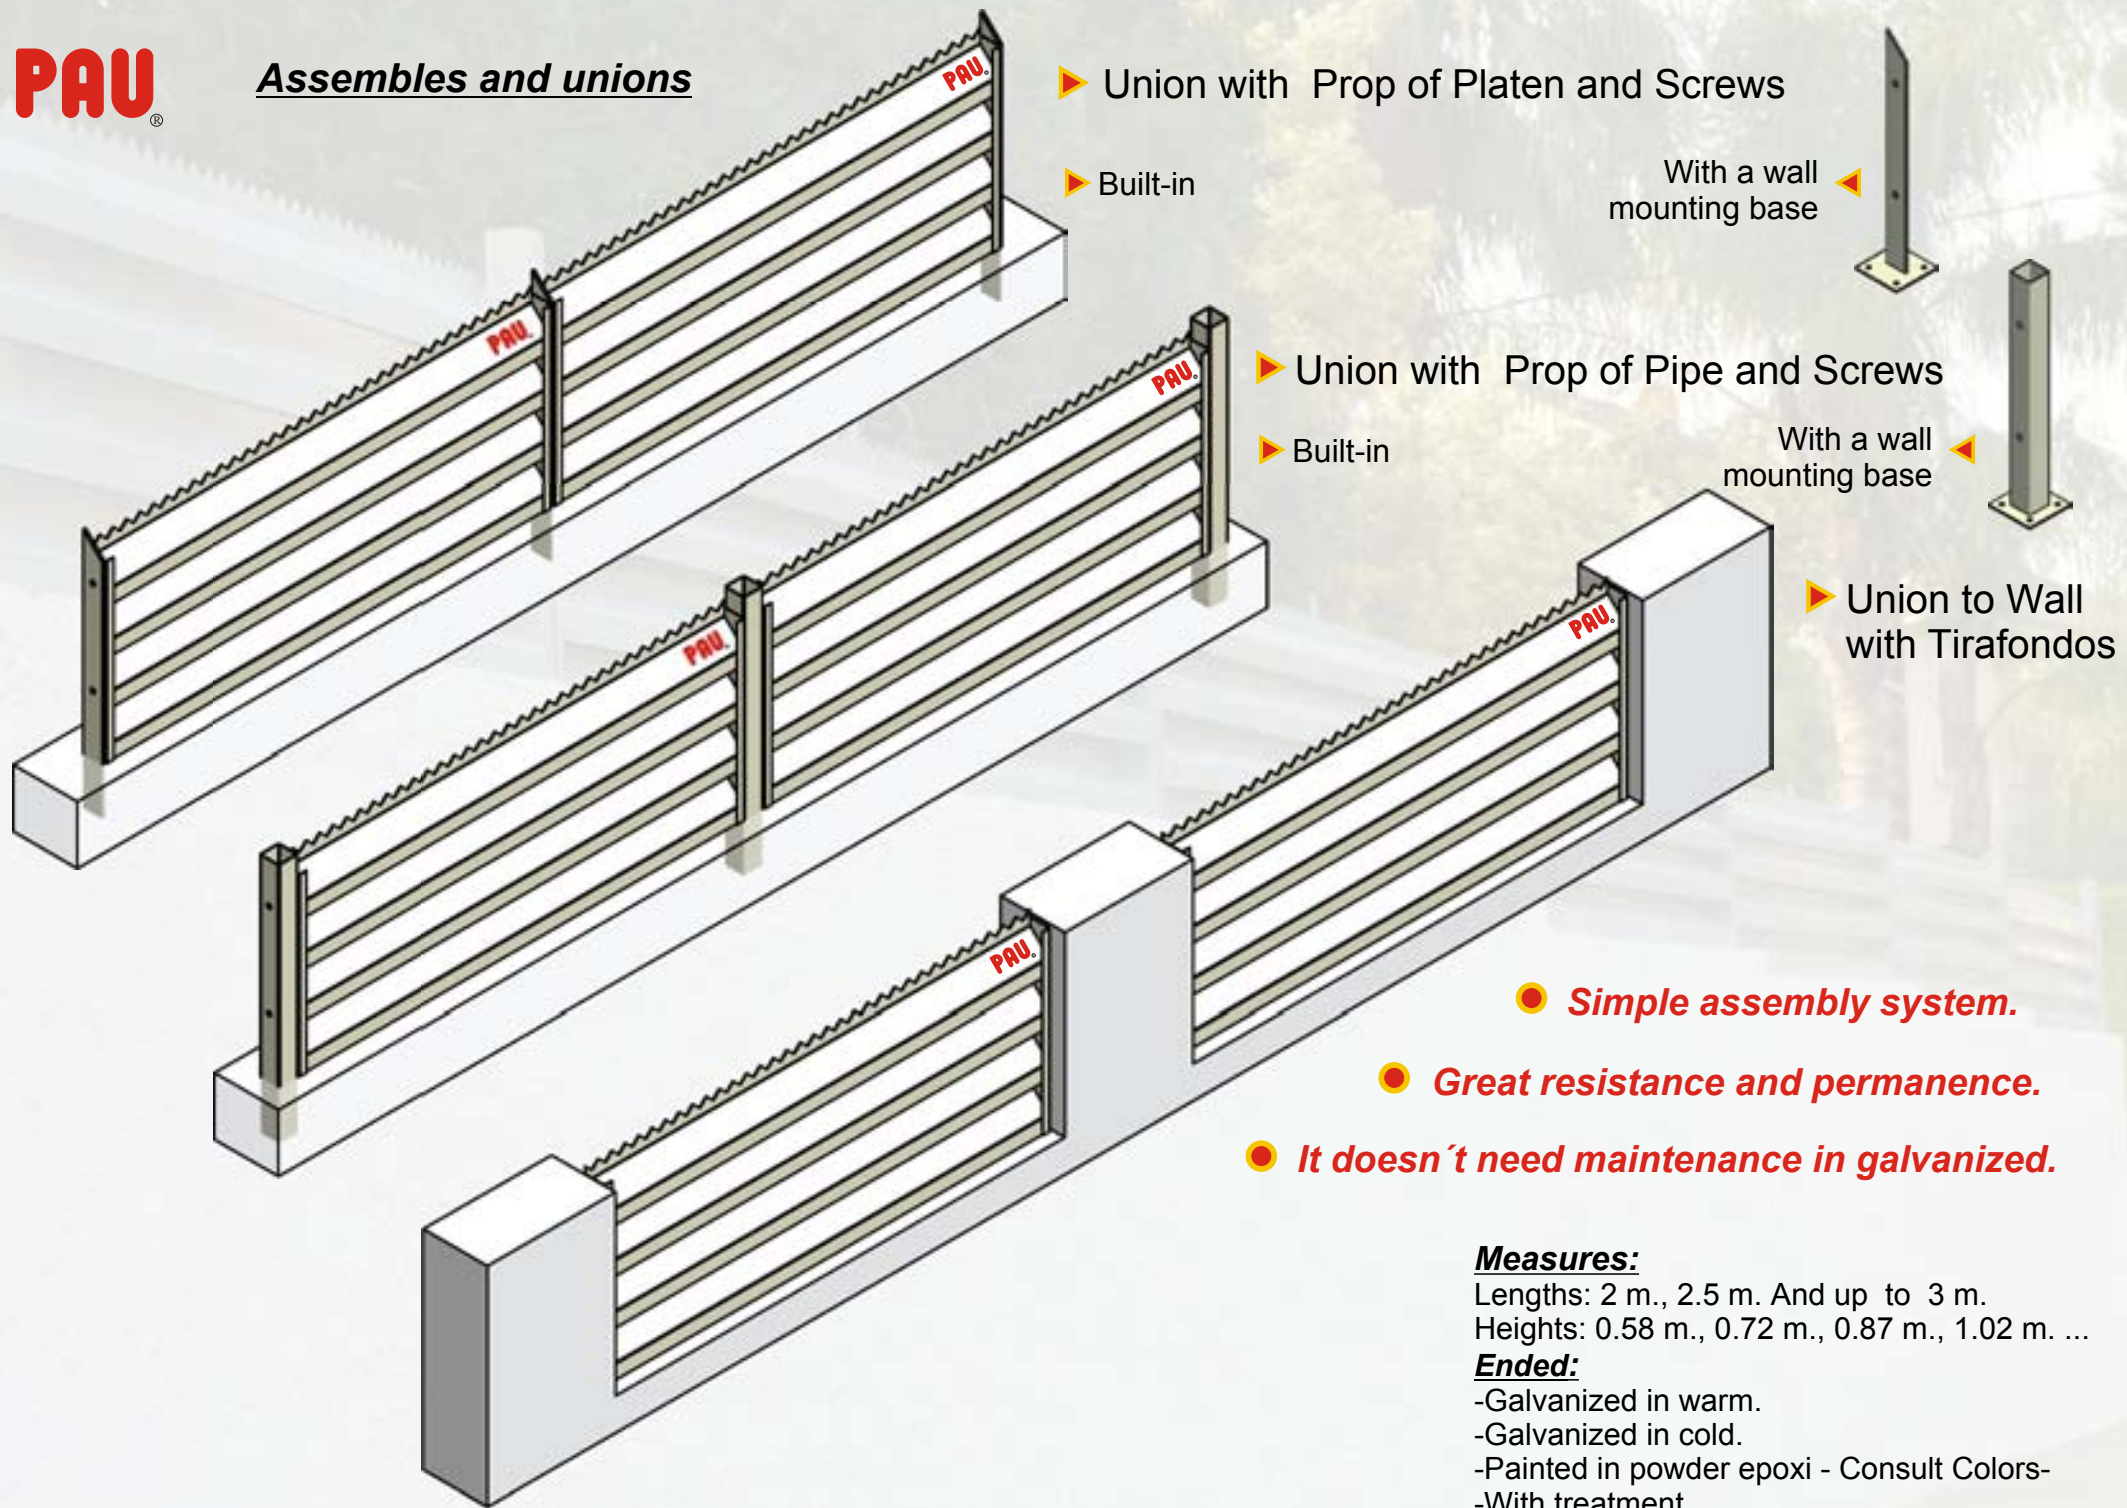

# “Burglar- Proof” Fence

**PAU**<sup>®</sup>

¡Here better  
I do not enter!

***Feel sure  
in your property.***

The fence **“BURGLAR- PROOF”** PAU uses for closings of chalets and houses, separations of industrial ships, sports facilities, fence of dividing, and all kinds of facilities that want to be protected.

For the form and ended in his top part, the fence offers a major safety and protection, giving a robust and elegant result. The pieces that take a treatment of galvanized in warmly, it guarantees an extensive permanence and anticorrosive protection, simultaneously that eliminates completely the tasks of maintenance of the fence.